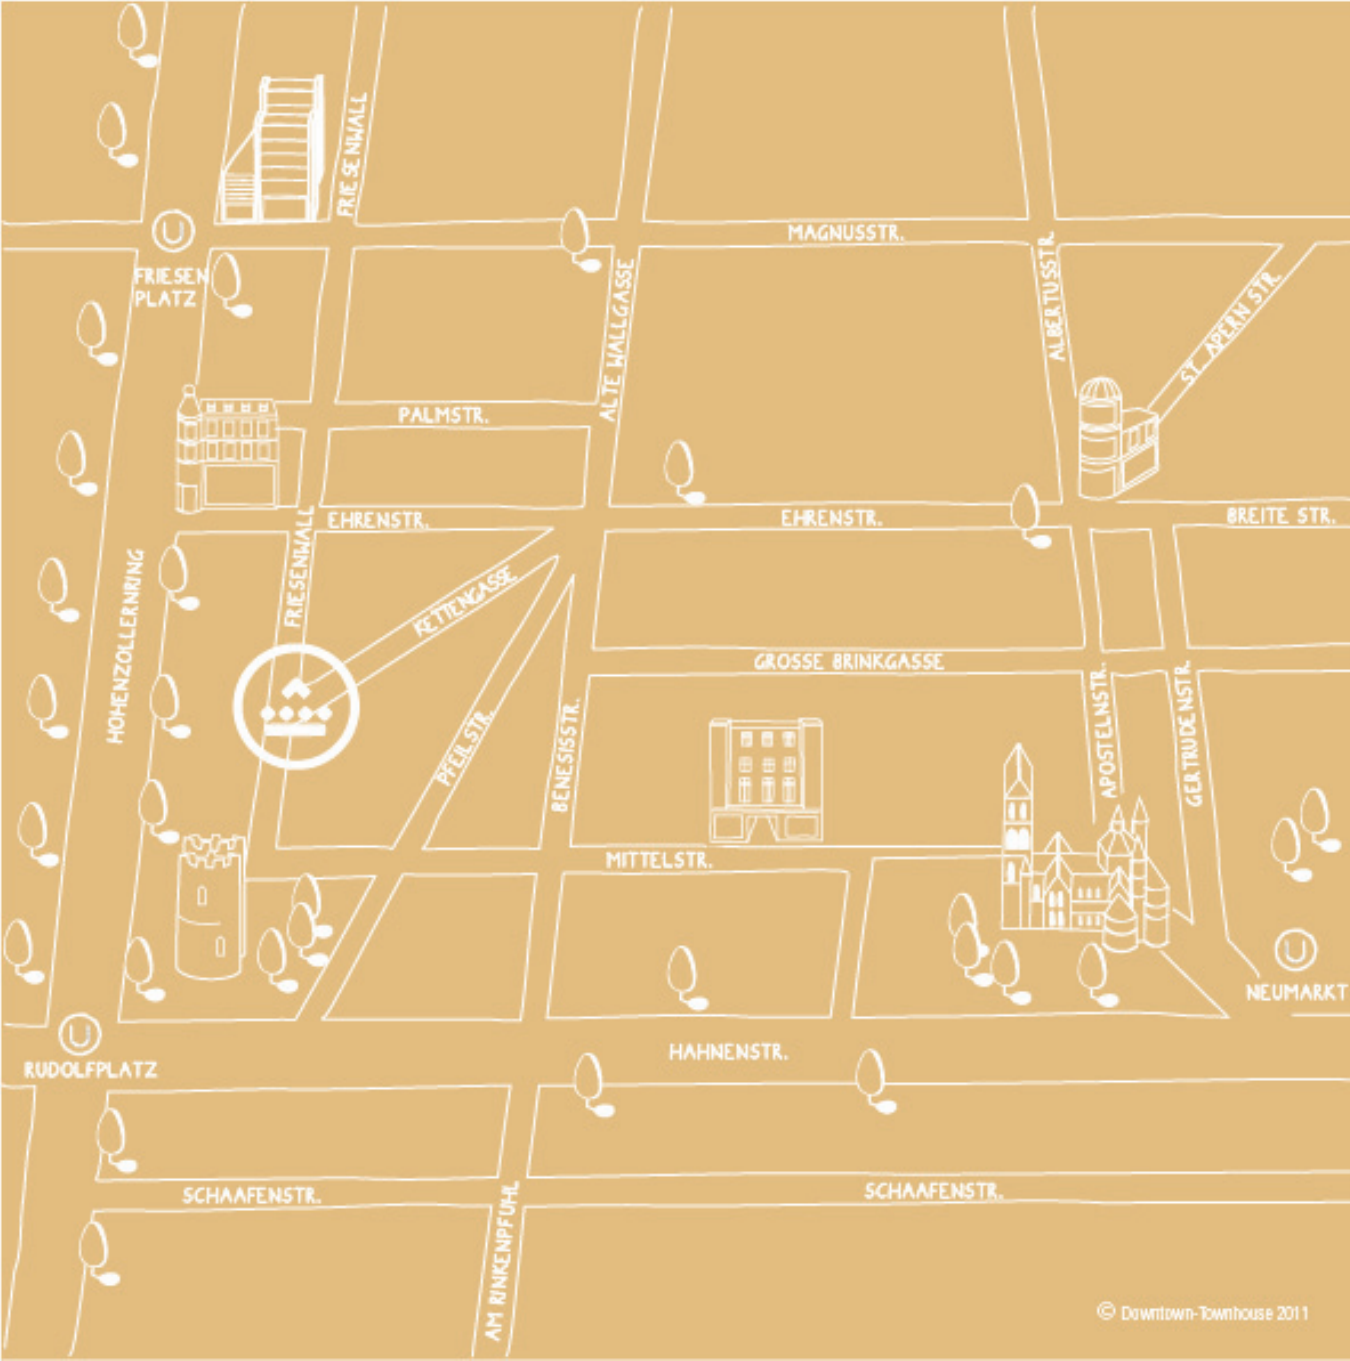

# TOWNHOUSE

Suites • Apartements

---

LOCATION

---

## SMART IN THE CITY!

Whatever your trip is for international art and culture, or Cologne's ambience stay in the heart of the city! The art and cultural centres, the miles of shopping precincts, the picturesque old part of the City and the Cologne business district MediaPark– all within a few minutes walking distance.

## WITHIN WALKING DISTANCE

- ◆ Mittelstr. / Pfeilstr. / Ehrenstr. / Rudolfplatz (Subway) 1 min.
- ◆ Friesenplatz (Subway) / Brüsseler Platz 4 min.
- ◆ Apostelnstr. / Breite Str. / St Apern Str. / Friesenstr, 5 min.
- ◆ Schildergasse / Neumarkt (Subway) / Olivandenhof 5 min.
- ◆ Opera / Schauspielhaus / Theater am Dom 8 min.
- ◆ Cinedom / Mediapark 10 min.
- ◆ WDR / Höhe Str. / Kölner Dom / Kölner Philharmonie 14 min.

Direct connections to Cologne Central Station & Cologne Exhibition Fair:  
 Next to »Rudolfplatz« (U-Bahn »U1« direct to Cologne Fair / Kölnarena : 4 stations /6 min.) and  
 »Friesenplatz« ( U-Bahn »U5« direct to Cologne Central Station: 2 stations / 4 min.)